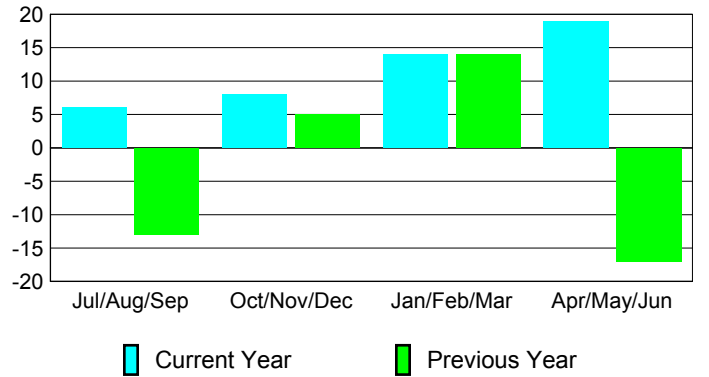

Membership Results
2009-2010

Membership
2008-2009

Month	Net Memb Goal	Actual New Memb	Actual Dropped Memb	Gain/Loss of Memb	Gain/Loss of Memb
Jul/Aug/Sep	5	30	-24	6	-13
Oct/Nov/Dec	8	44	-36	8	5
Jan/Feb/Mar	8	39	-25	14	14
Apr/May/June	10	42	-23	19	-17
Totals	31	155	-108	47	-11

Membership Results 2009-2010

Goal, New, Dropped, Gain/Loss

Comparison of Membership Gain/Loss

Current Year Compared to the Previous Year

Gender Comparison 2009-2010