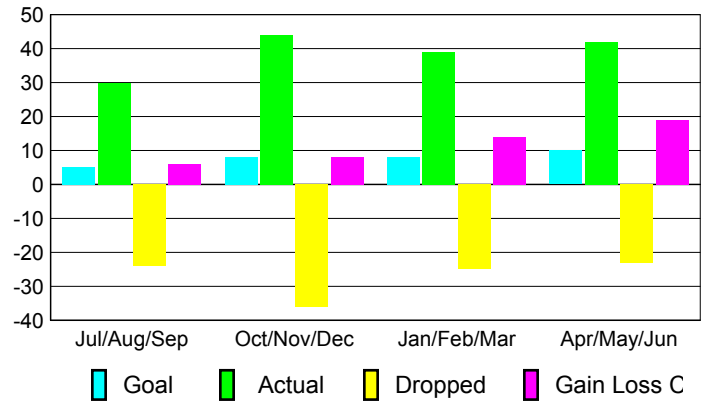

Membership Results 2009-2010

Goal, New, Dropped, Gain/Loss